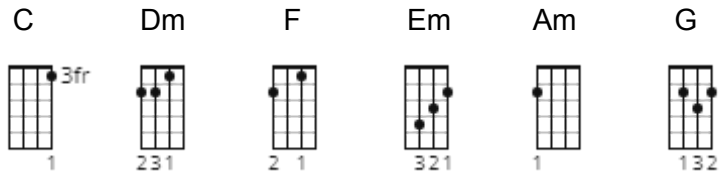

Title: Yo jindagani
 Artist: Nepathya
 Standard Tuning: GCEA
 No capo

Chords used:

[Intro]C Dm F C x2

C Dm F C
 Jeevan ho gham chaya, sukha dukha dubai huncha
 C Dm F C
 jiban ho bina maya, chatpati tadpan huncha
 C Dm F C
 samaya chakrama ghumi rahane ghadiko tara ho ki
 C Dm F C
 nashama ghumi rahane kunai bhula ho ki