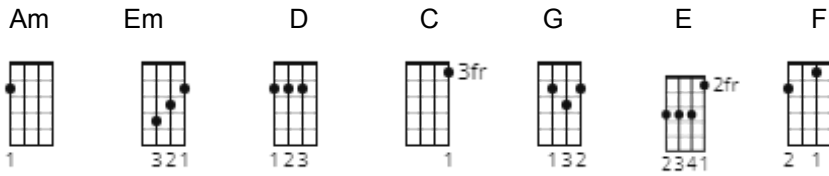

Title: Chiya Bari ma
 Artist: The Axe
 Standard Tuning: GCEA
 No capo

Chords used:

Intro: Am X4

Am Am Am G X2

Intro solo Am Em D Am

Am Em D C Am
 {Dekhen timilai hijo hai raatii Sapani ma
 Am Em D C Am
 Bipani ma bheteko thiye danda parima}*2
 G Am
 {Danda parima chuatari ma}*2
 D Am D Am
 Chiya baari ma Chiya baarima